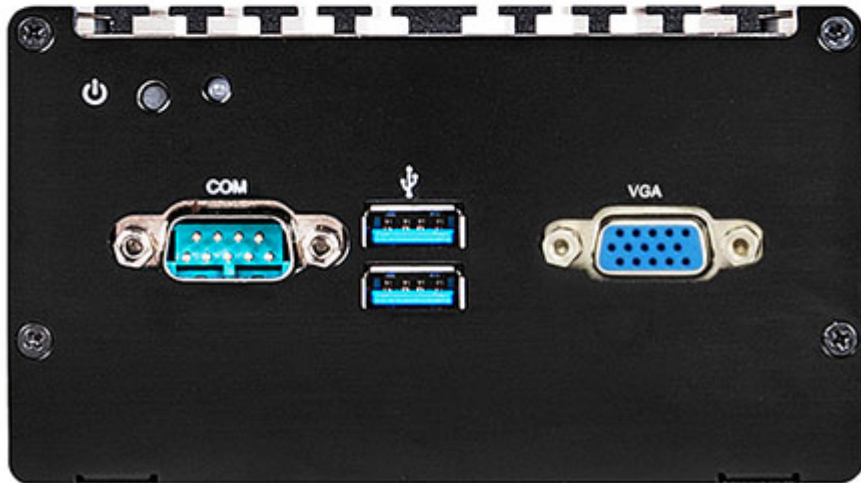

369.00 EUR
incl. 19% VAT, plus [shipping](#)

- Intel Apollo Lake SoC Processor
- 1 * SO-DIMM DDR3L up to 8GB
- 4 * USB3.0, 1 * COM, 1 * VGA, 2 * HDMI, 2 * RJ45, 1 * Audio (MIC + Line-out)
- M/B Form Factor :NUC (101x101mm)
- DC-12V_40W Adapter

MB Model	– JNU691B-3350 / NUC (101 X 101 mm) – JNU691B-3455 / NUC (101 X 101 mm)
Part No.	– HBJC323U691-335B (non-WIFI) / HBJC323U691W-335B (WIFI) – HBJC323U691-345B (non-WIFI) / HBJC323U691W-345B (WIFI)
BIOS	– AMI 128MB SMT Flash ROM
CPU/Chipset	– INTEL® Apollo Lake N3350 SoC Processor (TDP : 6W) – INTEL® Apollo Lake J3455 SoC Processor (TDP : 10W)
Memory	– 1 * DDR3L-1866MHz SO-DIMM up to 8GB
Storage	– 1 * Full-size mSATA/Mini-PCI Express shared slot – 1 * 2.5" SATA Drive (only support 2.5" HDD with a height ≤ 10mm)
Network	– 2 * Gigabit LAN – 1 * Half-size Mini-PCIE slot (for Mini-PCIE WIFI module) – 1 * SIM Card